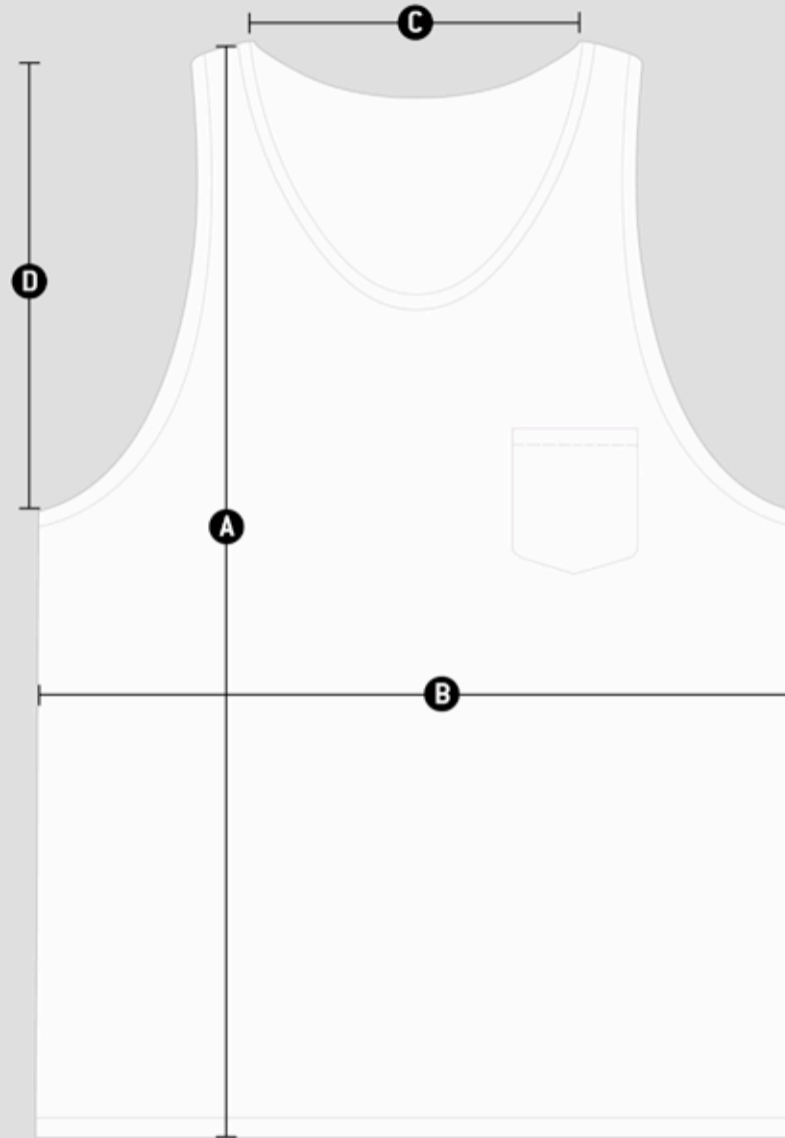

T-SHIRT SIZE CHART

	S	M	L	XL	2XL
A HEIGHT	70	73	76	79	82
B CHEST	47	50	53	56	59
C NECK	22	24	26	27	29
D SLEEVE	20	20	22	24	26

*Body measurements in centimetres

TANK TOP SIZE CHART

	S	M	L	XL	2XL
A HEIGHT	67	68	70	78	80
B CHEST	45	48	50	54	58
C NECK	22	22	22	23	24
D ARM HOLE	27	28	30	33	36

*Body measurements in centimetres

DRESS SIZE CHART

ONE SIZE	
A HEIGHT	86
B BUST	45
C NECK	20
D SLEEVE	14
E BOTTOM	69

*Body measurements in centimetres

TOP DRESS SIZE CHART

ONE SIZE	
A HEIGHT	86
B BUST	45
C NECK	23
D SLEEVE	20
E BOTTOM	63

*Body measurements in centimetres