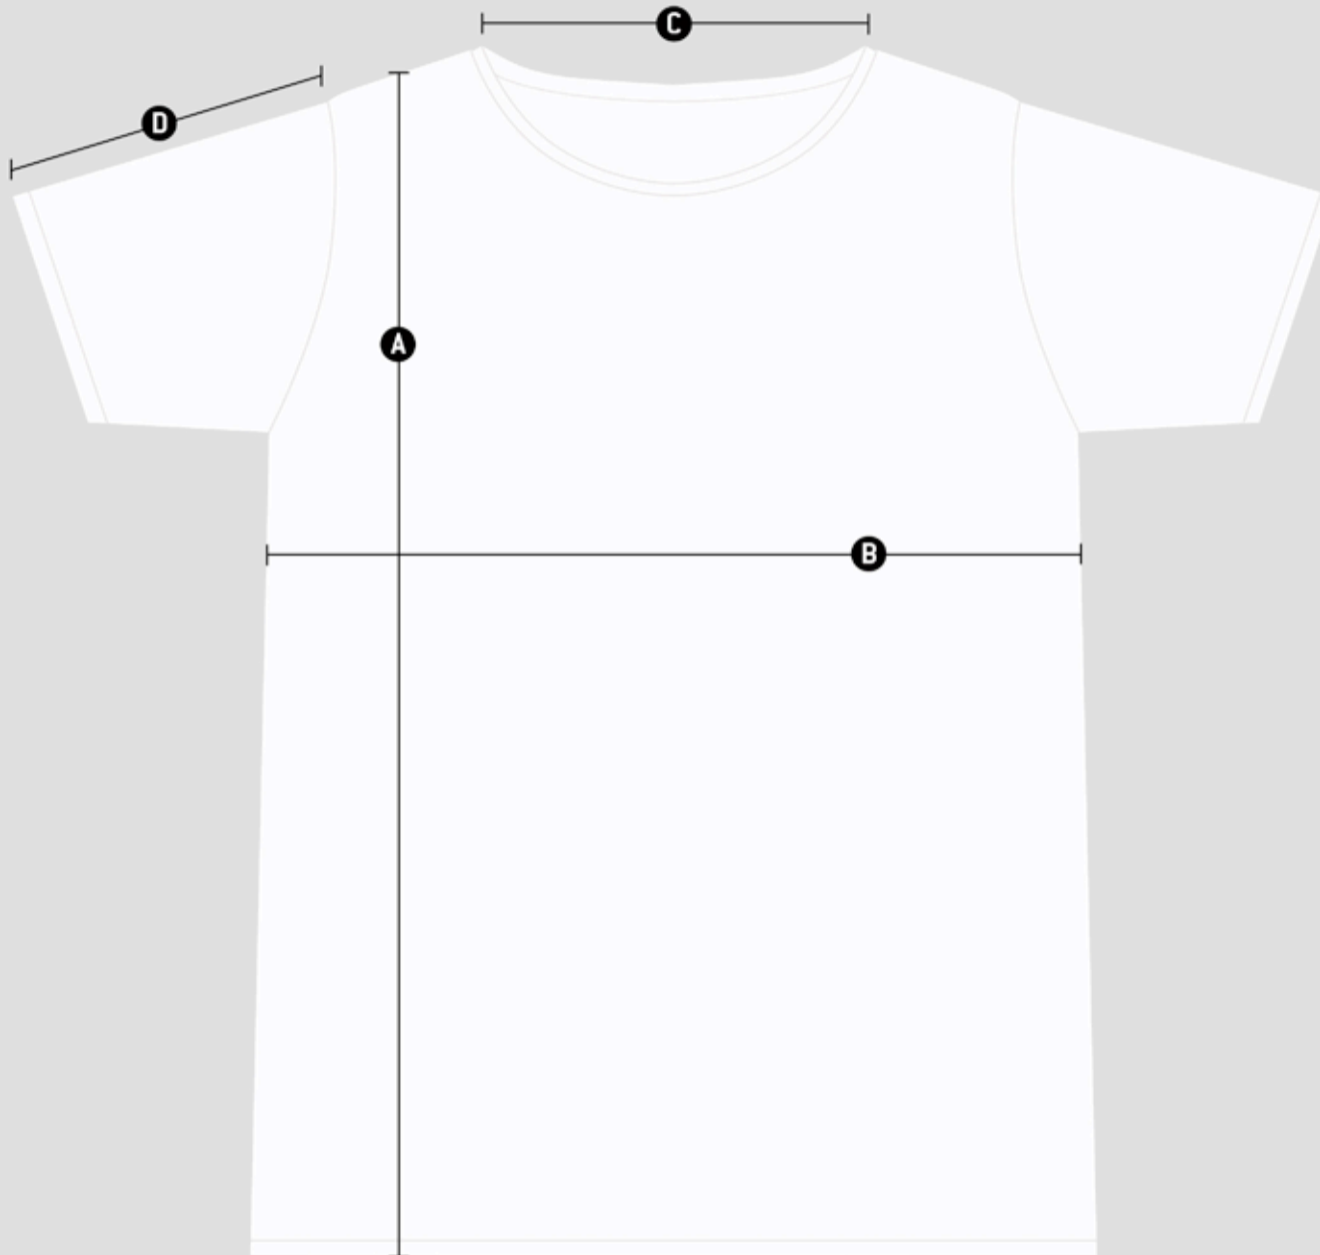

T-SHIRT SIZE CHART

	S	M	L	XL	2XL
A HEIGHT	70	73	76	79	82
B CHEST	47	50	53	56	59
C NECK	22	24	26	27	29
D SLEEVE	20	20	22	24	26

*Body measurements in centimetres

TANK TOP SIZE CHART

	S	M	L	XL	2XL
A HEIGHT	67	68	70	78	80
B CHEST	45	48	50	54	58
C NECK	22	22	22	23	24
D ARM HOLE	27	28	30	33	36

*Body measurements in centimetres

DRESS SIZE CHART

ONE SIZE	
A HEIGHT	86
B BUST	45
C NECK	20
D SLEEVE	14
E BOTTOM	69

*Body measurements in centimetres

TOP DRESS SIZE CHART

ONE SIZE	
A HEIGHT	86
B BUST	45
C NECK	23
D SLEEVE	20
E BOTTOM	63

*Body measurements in centimetres