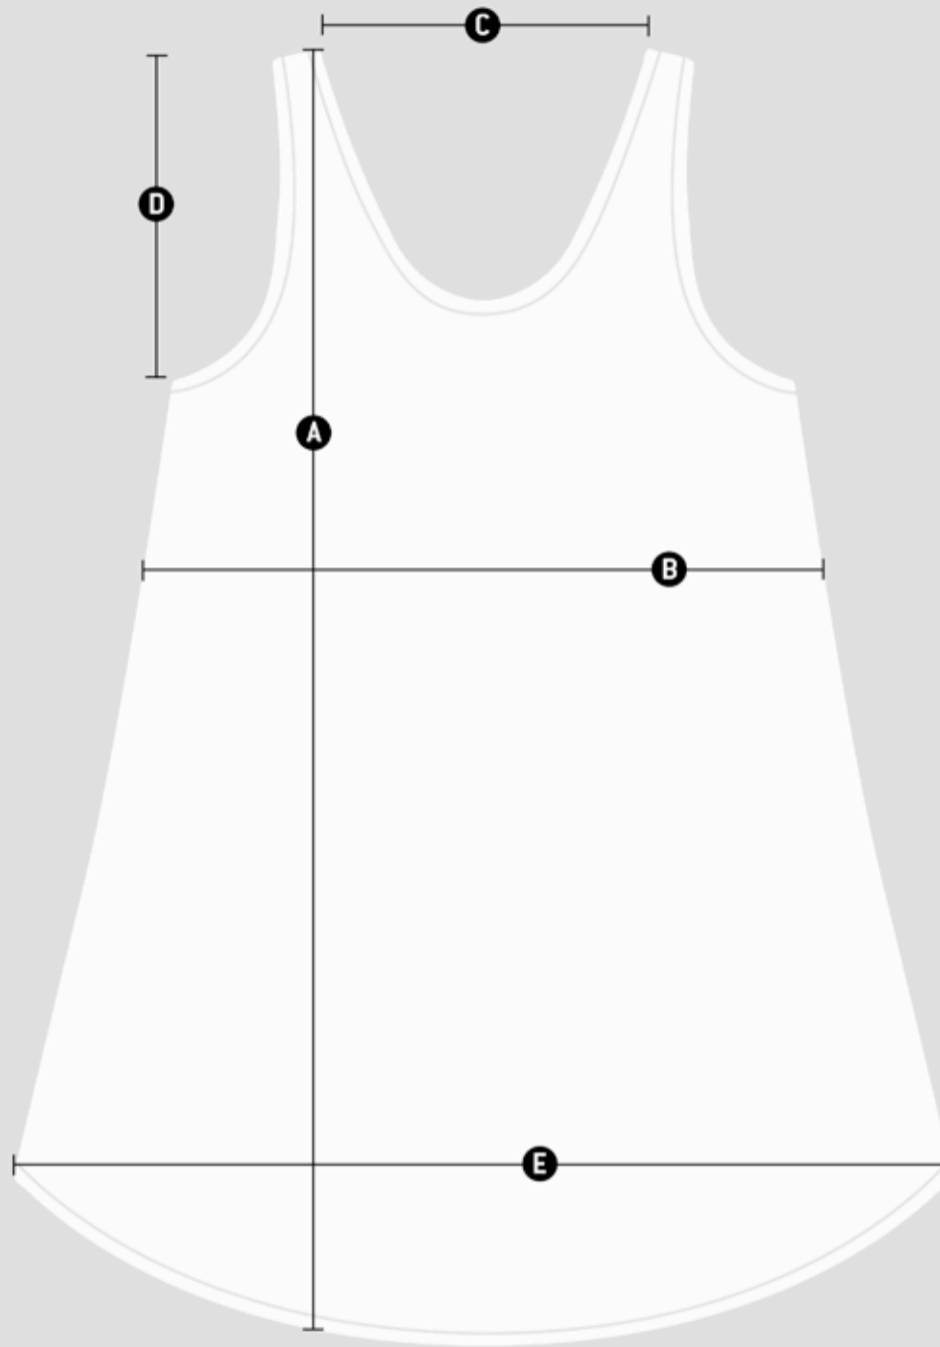

T-SHIRT SIZE CHART

	S	M	L	XL	2XL
A HEIGHT	70	73	76	79	82
B CHEST	47	50	53	56	59
C NECK	22	24	26	27	29
D SLEEVE	20	20	22	24	26

*Body measurements in centimetres

TANK TOP SIZE CHART

	S	M	L	XL	2XL
A HEIGHT	67	68	70	78	80
B CHEST	45	48	50	54	58
C NECK	22	22	22	23	24
D ARM HOLE	27	28	30	33	36

*Body measurements in centimetres

DRESS SIZE CHART

ONE SIZE	
A HEIGHT	86
B BUST	45
C NECK	20
D SLEEVE	14
E BOTTOM	69

*Body measurements in centimetres

TOP DRESS SIZE CHART

ONE SIZE	
A HEIGHT	86
B BUST	45
C NECK	23
D SLEEVE	20
E BOTTOM	63

*Body measurements in centimetres