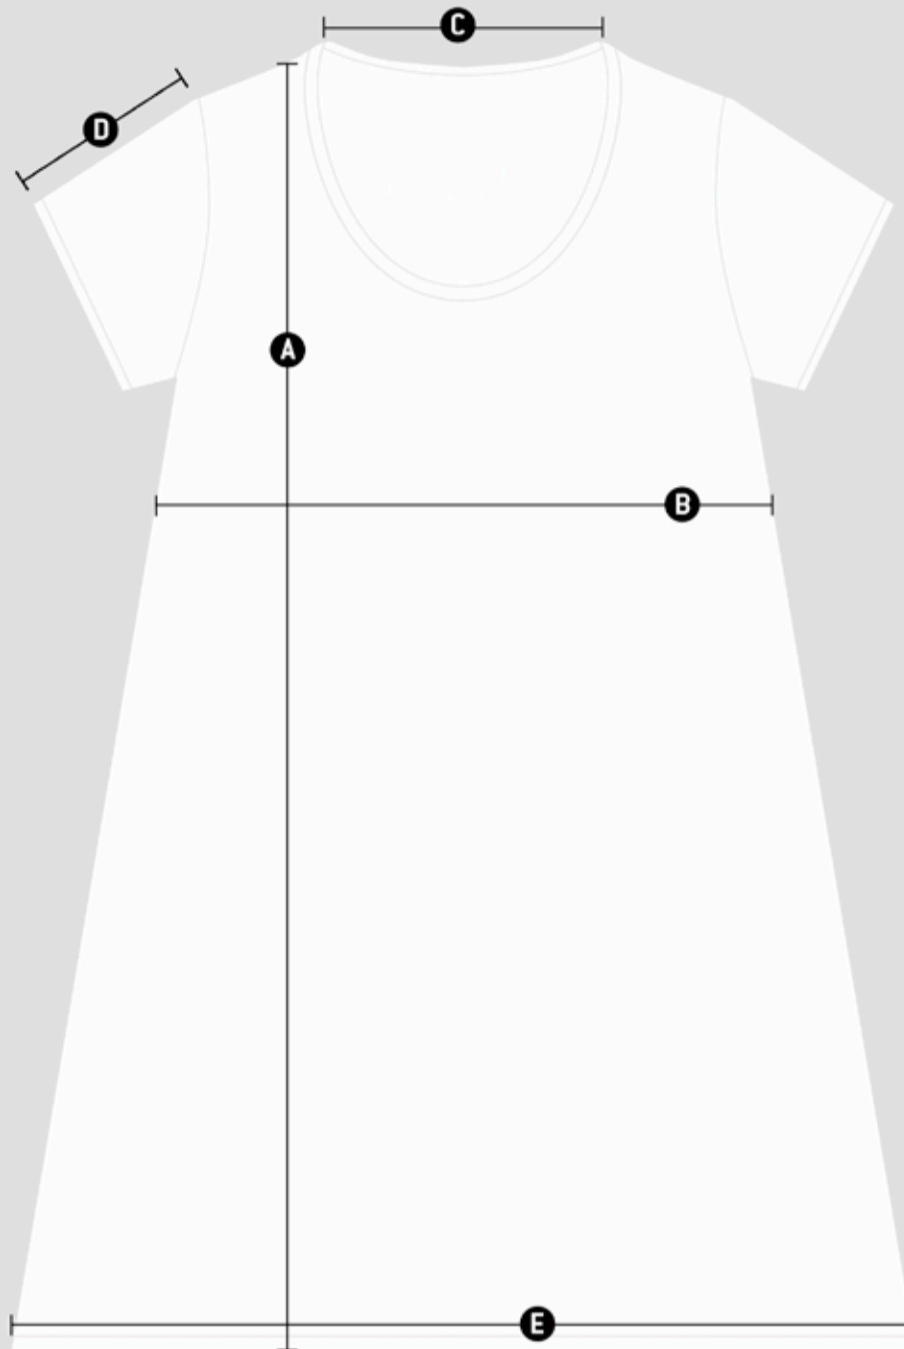

T-SHIRT SIZE CHART

	S	M	L	XL	2XL
A HEIGHT	70	73	76	79	82
B CHEST	47	50	53	56	59
C NECK	22	24	26	27	29
D SLEEVE	20	20	22	24	26

*Body measurements in centimetres

TANK TOP SIZE CHART

	S	M	L	XL	2XL
A HEIGHT	67	68	70	78	80
B CHEST	45	48	50	54	58
C NECK	22	22	22	23	24
D ARM HOLE	27	28	30	33	36

*Body measurements in centimetres

DRESS SIZE CHART

ONE SIZE	
A HEIGHT	86
B BUST	45
C NECK	20
D SLEEVE	14
E BOTTOM	69

*Body measurements in centimetres

TOP DRESS SIZE CHART

ONE SIZE	
A HEIGHT	86
B BUST	45
C NECK	23
D SLEEVE	20
E BOTTOM	63

*Body measurements in centimetres